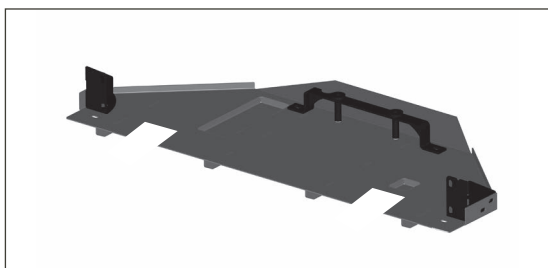

Part Number
TGS SG L3

Description
MAN TGS sump guard - 26/27 ton series