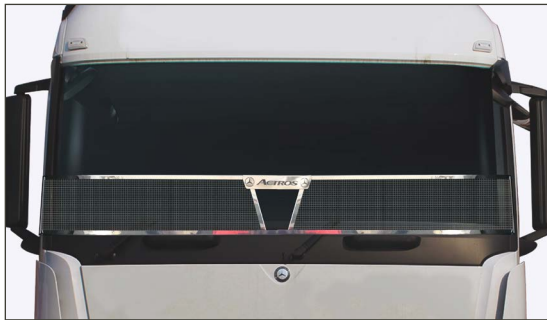

POLISHED AND BLACK COATED STAINLESS STEEL

Part Number
ACTROS NP4 WB EPSG

Description
Mercedes Actros NP4 wide body electro plated
screen guard