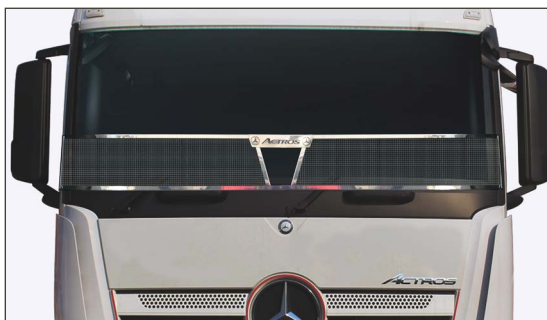

Description
Mercedes Actros NP4 narrow body stainless steel
screen guard

Part Number
ACTROS NP4 NB EPSG

Description
Mercedes Actros NP4 narrow body electro plated
screen guard

Part Number
ACTROS NP4 NB BSG