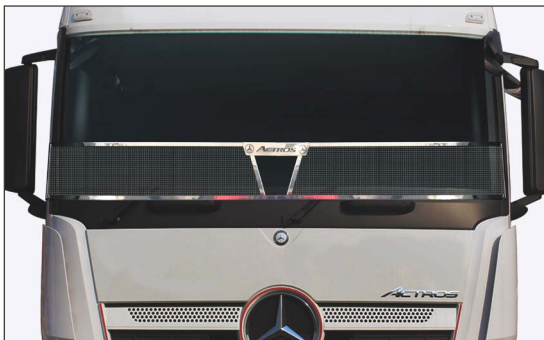

Part Number

ACTROS NP3 EPSG

Description

Mercedes Actros NP3 electro plated screenguard (fits local truck only)