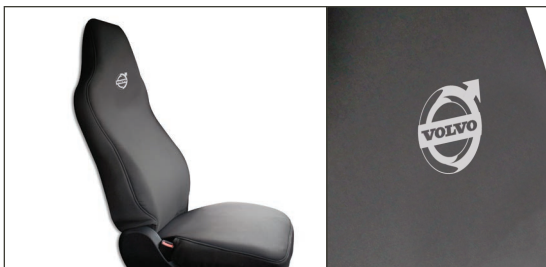

Part Number
VOLVO F5 SC

Description
Volvo seat cover - (F5)