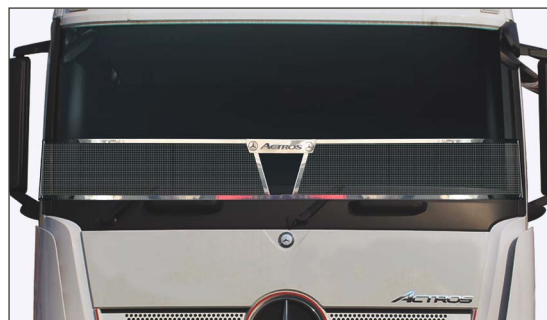

Part Number
ACTROS NP4 NB SSSG

Description
Mercedes Actros NP4 narrow body stainless steel
screen guard