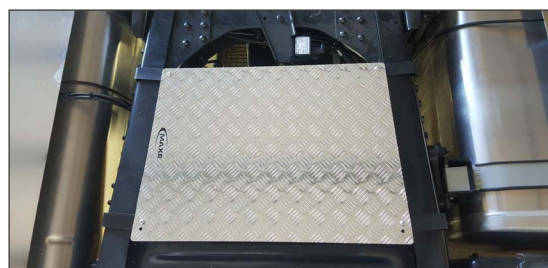

Part Number
TGS TP

Description
TGS tread plate
(Fits: TG3 models)