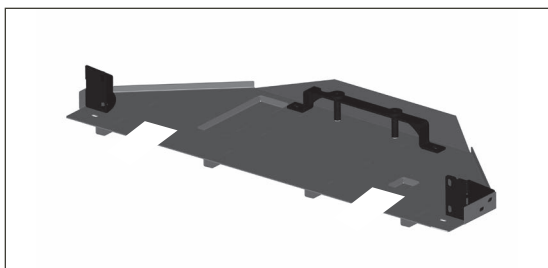

Part Number
TGS TG3 SG

Description
MAN TG3 Sump Guard - 26 / 27 ton series