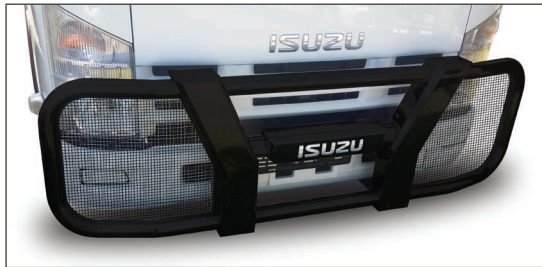

POLISHED AND BLACK COATED STAINLESS STEEL

FITS MODELS: NPR275, 300 & 400, NPS 300, NQR 500

Part Number
ISUZU N SSTB

Manual fit required

Description

Isuzu N-series (NPR275, 300 & 400 NPS 300 NQR 500) polished stainless steel truck bar - 2017

Part Number
ISUZU N BTB

Manual fit required

Description

Isuzu N-series (NPR275, 300 & 400 NPS 300 NQR 500) black coated stainless steel truck bar - 2017

FITS MODELS: NLR 150, NMR 250, NMR 250 SWB AMT, NMR 250 CREW AMT

Part Number
ISUZU NDT SSTB

Description

Isuzu N-series small cab double tube polished stainless steel truck bar - 2018

Part Number
ISUZU NDT BTB

Description

Isuzu N-series small cab double tube black coated stainless steel truck bar - 2018

Part Number
NPR NPS NQR SSSG

Description

Isuzu NPR, NPS, NQR stainless steel screenguard

Part Number
NPR NPS NQR BSG

Description

Isuzu NPR, NPS, NQR black coated screenguard