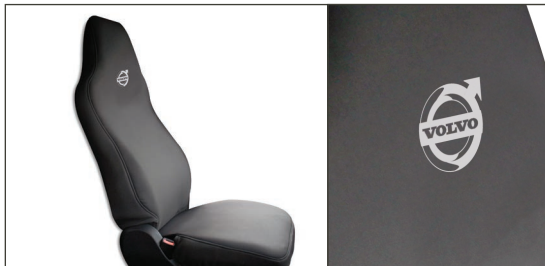

Part Number
VOLVO SC

Description
Volvo seat cover - (F4)