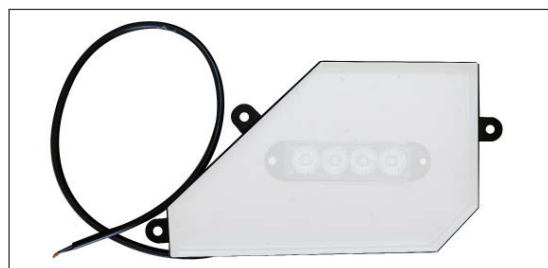

Part Number
TG3 LION LED

Description
MAN TG3 Lion LED plus harness kit