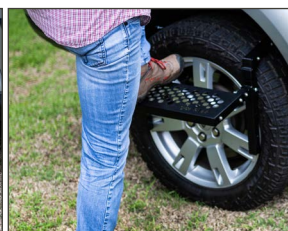

- Safe and easy way to reach the roof or roof rack
- Adjustable-fits most wheel and tyres
- Quick to fit and remove
- Robust and sturdy design
- 5 year guarantee

Stores flat

Low

Middle

High

Ready to use