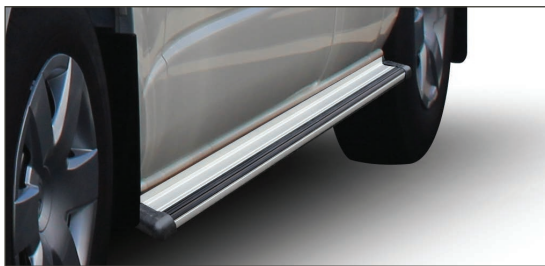

### POLISHED STAINLESS STEEL

**Part Number**  
MLA TAXI PI SSNB

**Description**  
Hi-Ace polished stainless steel nudge bar with PI cover

**Part Number**  
QUANT MY18 SSWA

**Description**  
Quantum MY18 polished stainless steel bumper wrap around