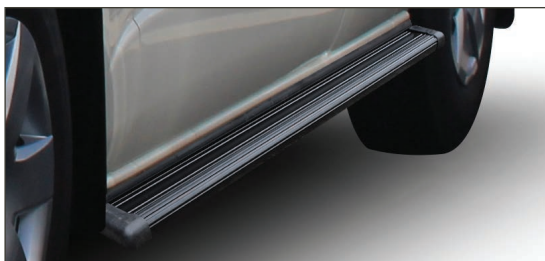

### BLACK COATED STAINLESS STEEL

**Part Number**  
MLA TAXI PI BSNB

**Description**  
Hi-Ace black coated stainless steel nudge bar with PI cover

**Part Number**  
QUANT MY18 SSBWA

**Description**  
Quantum MY18 black coated stainless steel bumper wrap around